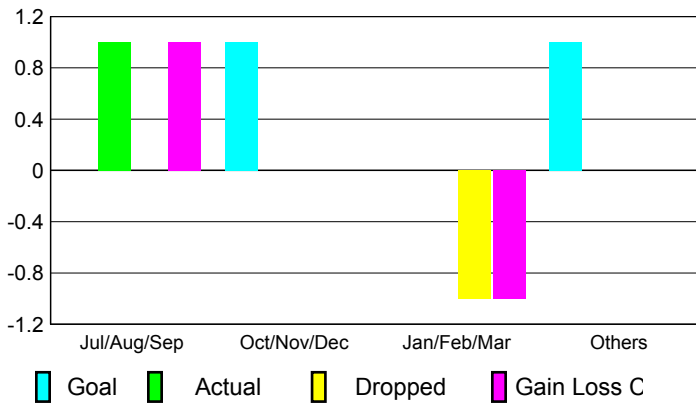

2009-2010 GMT Quarterly Report for District (or Undistricted) **District 110AZ**

GMT: **HOWARD PATRICK LEE**

Location: **NETHERLANDS**

GMT CA: **4**

CLUBS

Club Results
2009-2010

Clubs
2008-2009

Month	New Club Goal	Actual New Clubs	Actual Dropped Clubs	Gain/Loss of Clubs	Gain/Loss of Clubs
Jul/Aug/Sep	0	1	0	1	0
Oct/Nov/Dec	1	0	0	0	0
Jan/Feb/Mar	0	0	-1	-1	2
Apr/May/June	1	0	0	0	0
Totals	2	1	-1	0	2

Club Results 2009-2010

Goal, New, Dropped, Gain/Loss

Comparison of Club Gain/Loss

Current Year Compared to the Previous Year

YTD Status Quo Clubs 2009-2010

Status Quo Clubs Compared to Status Quo Members

MEMBERSHIP

Membership Results
2009-2010

Membership
2008-2009

Month	Net Memb Goal	Actual New Memb	Actual Dropped Memb	Gain/Loss of Memb	Gain/Loss of Memb
Jul/Aug/Sep	8	70	-79	-9	12
Oct/Nov/Dec	30	18	-32	-14	-4
Jan/Feb/Mar	6	42	-34	8	38
Apr/May/June	31	34	-25	9	29
Totals	75	164	-170	-6	75