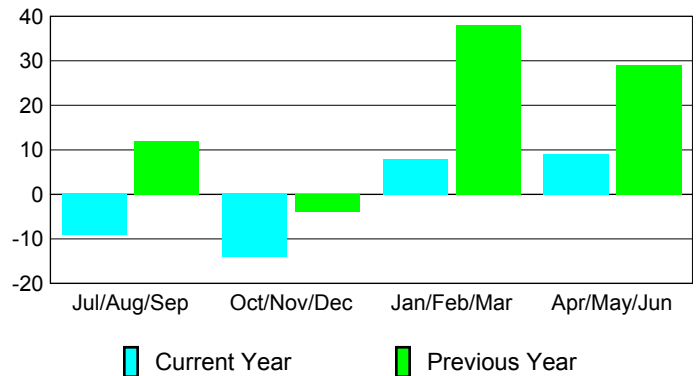

Membership Results
2009-2010

Membership
2008-2009

Month	Net Memb Goal	Actual New Memb	Actual Dropped Memb	Gain/Loss of Memb	Gain/Loss of Memb
Jul/Aug/Sep	8	70	-79	-9	12
Oct/Nov/Dec	30	18	-32	-14	-4
Jan/Feb/Mar	6	42	-34	8	38
Apr/May/June	31	34	-25	9	29
Totals	75	164	-170	-6	75

Membership Results 2009-2010

Goal, New, Dropped, Gain/Loss

Comparison of Membership Gain/Loss

Current Year Compared to the Previous Year

Gender Comparison 2009-2010

Jul/Aug/Sep

Oct/Nov/Dec

Jan/Feb/Mar

Apr/May/June

Male

Female