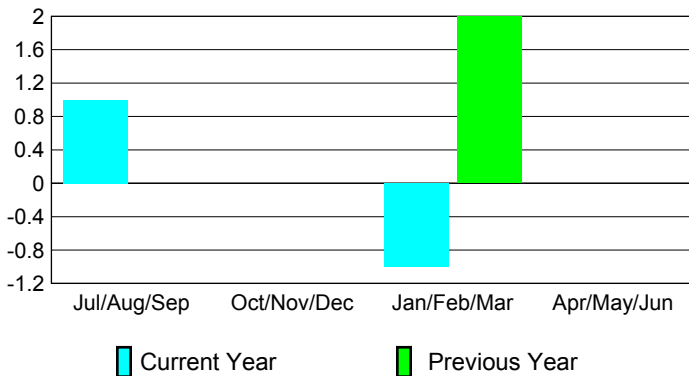

2009-2010 GMT Quarterly Report for District (or Undistricted) **District 110AZ**

GMT: **HOWARD PATRICK LEE**

Location: **NETHERLANDS**

GMT CA: **4**

CLUBS

Club Results
2009-2010

Clubs
2008-2009

Month	New Club Goal	Actual New Clubs	Actual Dropped Clubs	Gain/Loss of Clubs	Gain/Loss of Clubs
Jul/Aug/Sep	0	1	0	1	0
Oct/Nov/Dec	1	0	0	0	0
Jan/Feb/Mar	0	0	-1	-1	2
Apr/May/June	1	0	0	0	0
Totals	2	1	-1	0	2

Club Results 2009-2010

Goal, New, Dropped, Gain/Loss

Comparison of Club Gain/Loss

Current Year Compared to the Previous Year

YTD Status Quo Clubs 2009-2010

Status Quo Clubs Compared to Status Quo Members

MEMBERSHIP