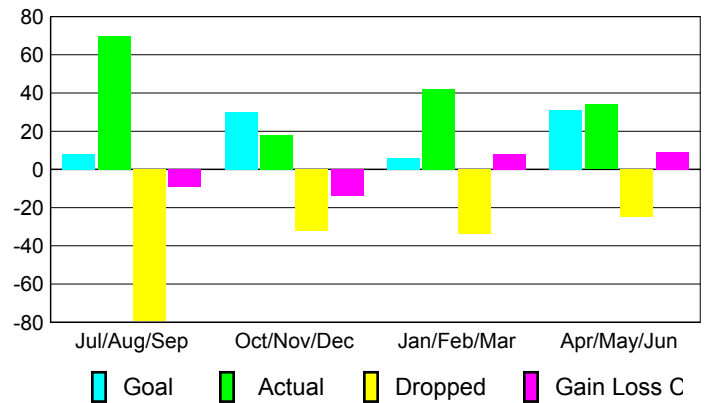

Membership Results 2009-2010

Goal, New, Dropped, Gain/Loss

Comparison of Membership Gain/Loss

Current Year Compared to the Previous Year